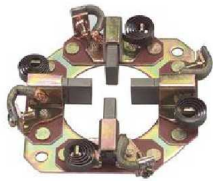

44-3126

Armature 12-Volt
For: Hitachi Starters/Generators
Used On: E-Z-GO 4-Cycle Golf Carts,
Yamaha G16 Golf Carts
216mm OAL

Part Number	Description
44-3126	ARMATURE

Hitachi Str/Gen

Brush Holders

44-1300

Brush Holder Only
 For: Hitachi Starters/Generators
 Used On: Club Car, E-Z-GO, Yamaha Golf Carts
 Replaces: GSB107-1310
 For BH Assy Use 44-1302